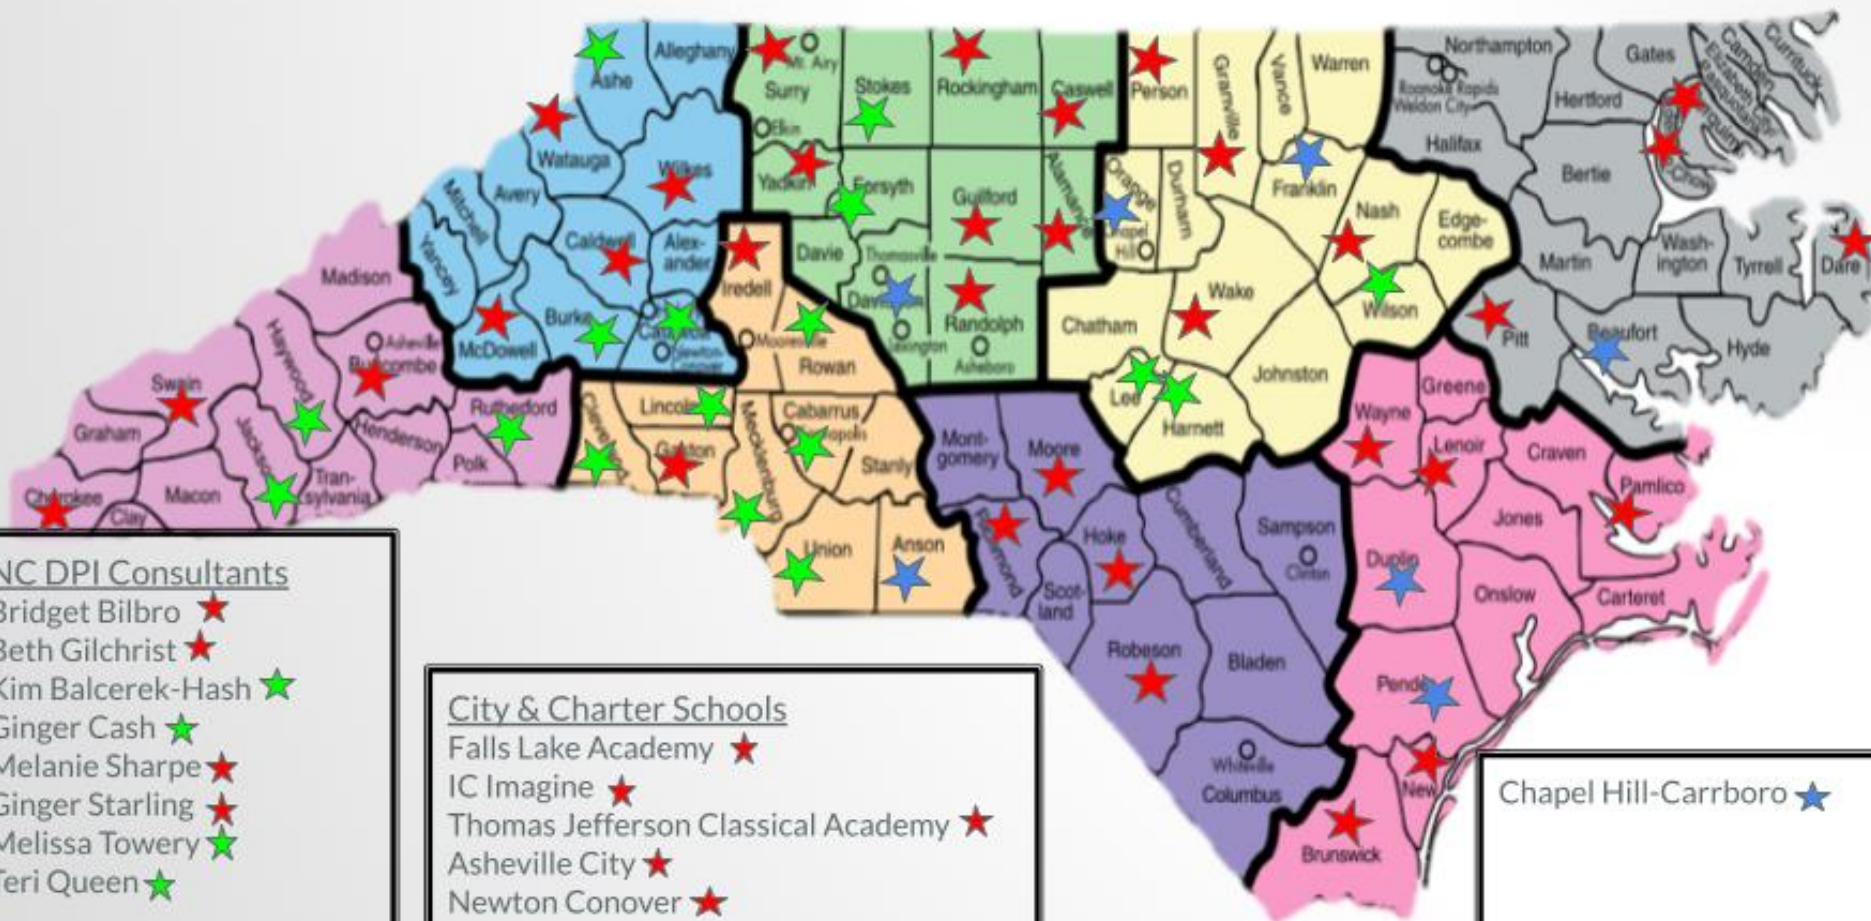

NC Dyslexia Delegates ★

NC Dyscalculia Delegates ★

Dyslexia and Dyscalculia Delegate ★

NC DPI Consultants

- Bridget Bilbro ★
- Beth Gilchrist ★
- Kim Balcerek-Hash ★
- Ginger Cash ★
- Melanie Sharpe ★
- Ginger Starling ★
- Melissa Towery ★
- Teri Queen ★

City & Charter Schools

- Falls Lake Academy ★
- IC Imagine ★
- Thomas Jefferson Classical Academy ★
- Asheville City ★
- Newton Conover ★

Chapel Hill-Carrboro ★