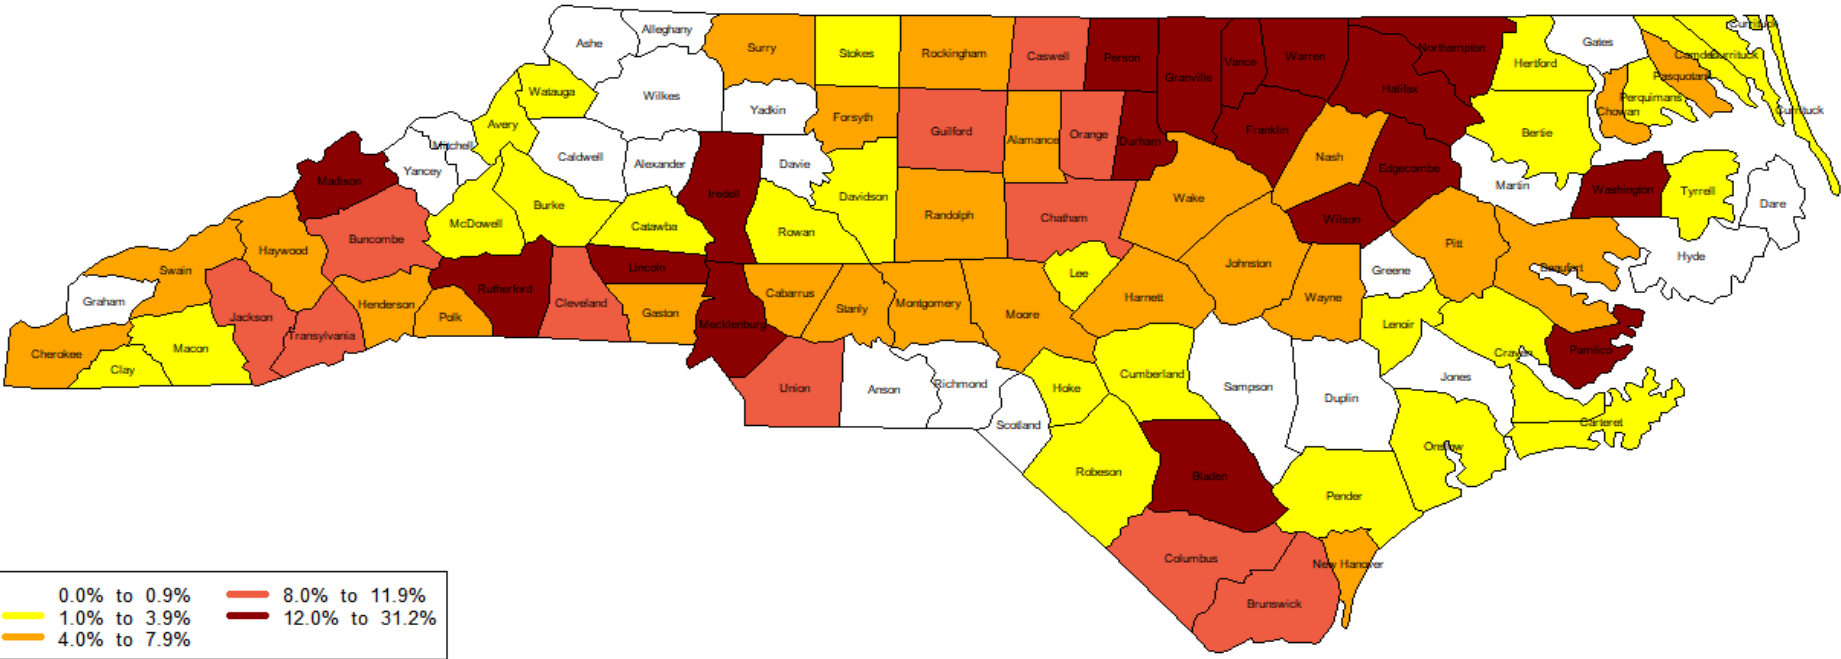

Percentage of Public School Students in Membership at Charter Schools

FY 2020

For purposes of illustration, city LEAs are combined with the county LEAs. In most cases, the city percentage is similar to the county percentage, except for the following:

Halifax	31.2%	Surry	5.2%
Weldon City	27.1%	Elkin City	2.6%
Roanoke Rapids	6.0%	Mount Airy City	9.6%
Orange	10.3%		
Chapel Hill	1.9%		

Source: Charter school membership collected from LEAs via electronic survey.
LEA membership from 2019-2020 Allotted ADM