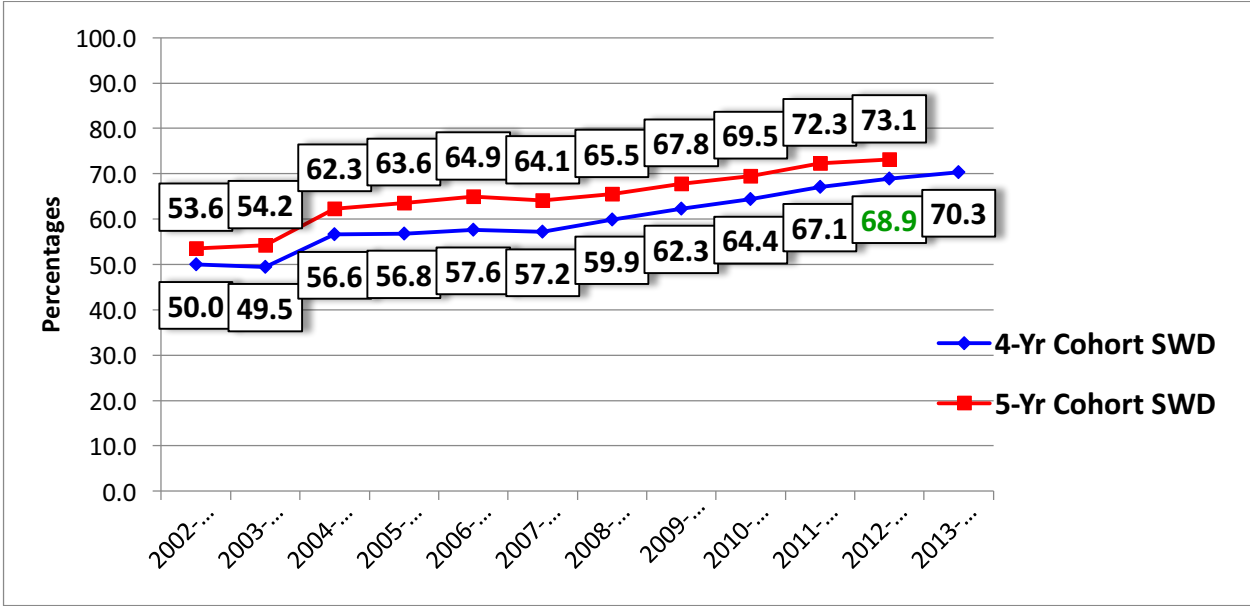

### NC 4 & 5-Year Adjusted Cohort Graduation Rates for Students with IEPs

Source: NCDPI\Accountability\Reporting through 2017; Consolidated State Performance Report (CSPR 12/2017)