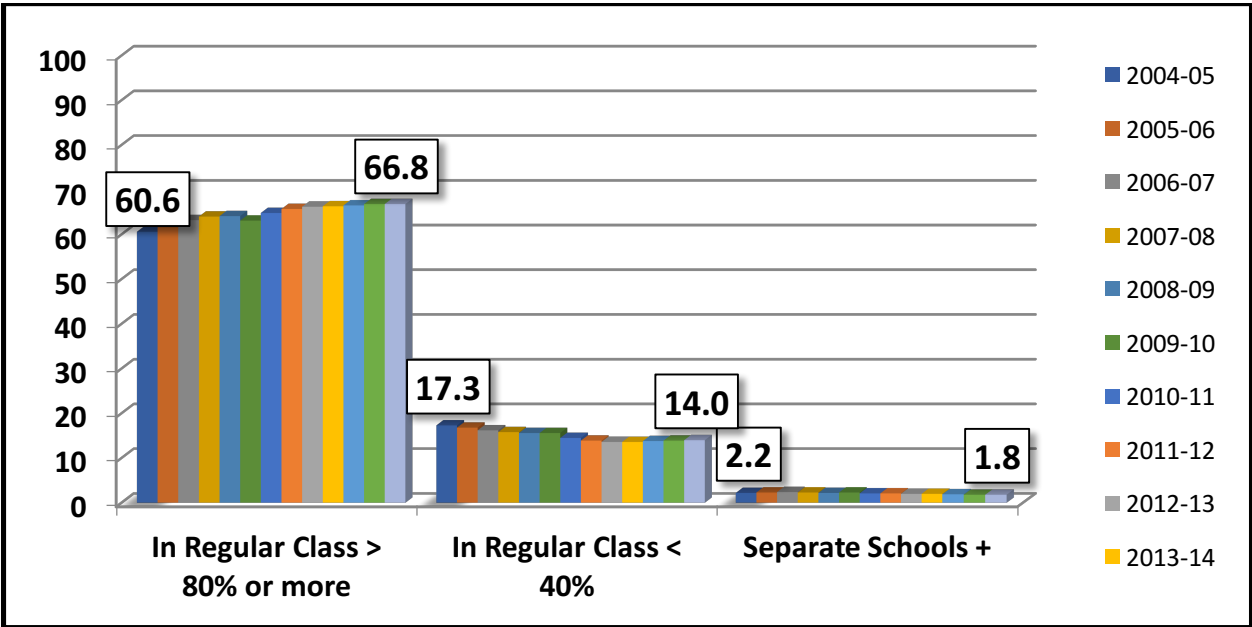

**Least Restrictive Environment (LRE) Rates for School-Age (6-21) Students (Indicator 5)**

Source: NC Comprehensive Exceptional Children’s Accountability System Dec 1 2004 – 2016  
Child Counts